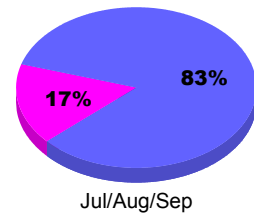

**Membership Results
2010-2011**

**Membership
2009-2010**

Month	Net Memb Goal	Actual New Memb	Actual Dropped Memb	Gain/Loss of Memb	Gain/Loss of Memb
Jul/Aug/Sep	80	74	-126	-52	62
Totals	80	74	-126	-52	62

Membership Results 2010-2011

Goal, New, Dropped, Gain/Loss

Comparison of Membership Gain/Loss

Current Year Compared to the Previous Year

Gender Comparison 2010-2011

■ Male ■ Female