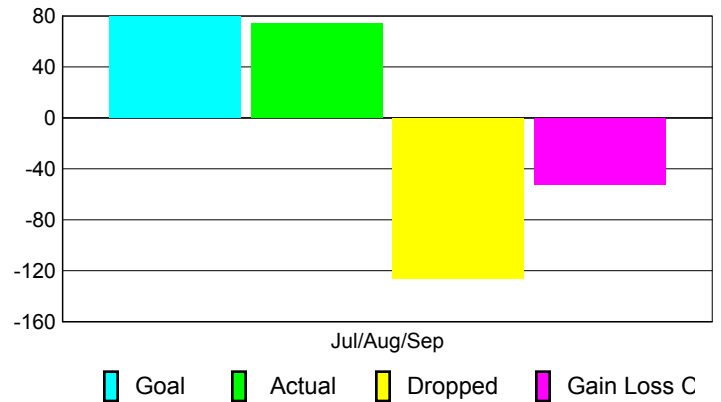

Membership Results 2010-2011

Goal, New, Dropped, Gain/Loss